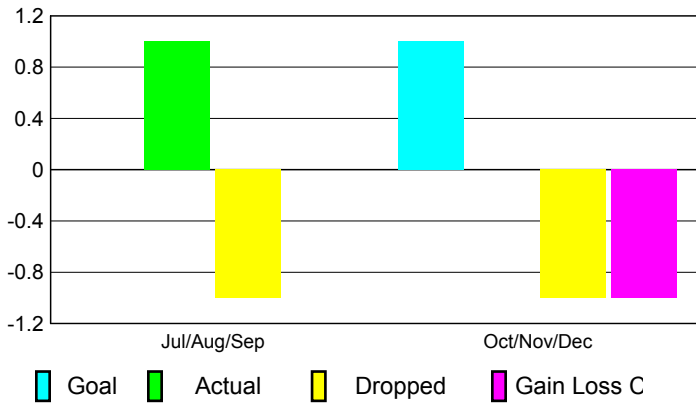

2010-2011 GMT Reports for District (or Undistricted) **District 103SW**

GMT: **JACQUES 'JACK' VERBEKE**

Location: **FRANCE**

GMT CA: **4**

CLUBS

**Club Results
2010-2011**

**Clubs
2009-2010**

Month	New Club Goal	Actual New Clubs	Actual Dropped Clubs	Gain/Loss of Clubs	Gain/Loss of Clubs
Jul/Aug/Sep	0	1	-1	0	0
Oct/Nov/Dec	1	0	-1	-1	0
Totals	1	1	-2	-1	0

Club Results 2010-2011

Goal, New, Dropped, Gain/Loss

Comparison of Club Gain/Loss

Current Year Compared to the Previous Year

YTD Status Quo Clubs 2010-2011

Status Quo Clubs Compared to Status Quo Members

MEMBERSHIP