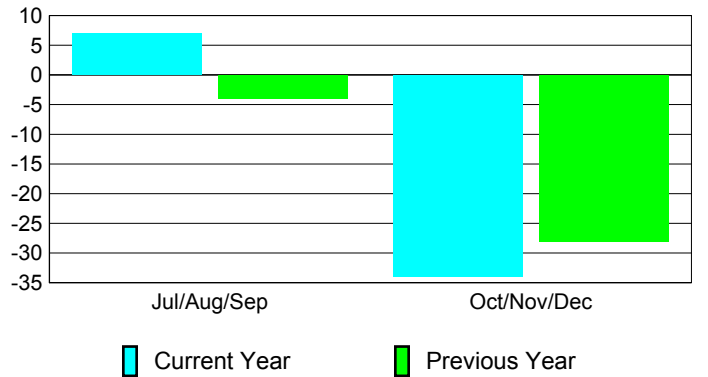

**Membership Results
2010-2011**

**Membership
2009-2010**

Month	Net Memb Goal	Actual New Memb	Actual Dropped Memb	Gain/Loss of Memb	Gain/Loss of Memb
Jul/Aug/Sep	2	62	-55	7	-4
Oct/Nov/Dec	28	23	-57	-34	-28
Totals	30	85	-112	-27	-32

Membership Results 2010-2011

Goal, New, Dropped, Gain/Loss

Comparison of Membership Gain/Loss

Current Year Compared to the Previous Year

Gender Comparison 2010-2011

Jul/Aug/Sep

Oct/Nov/Dec

Male