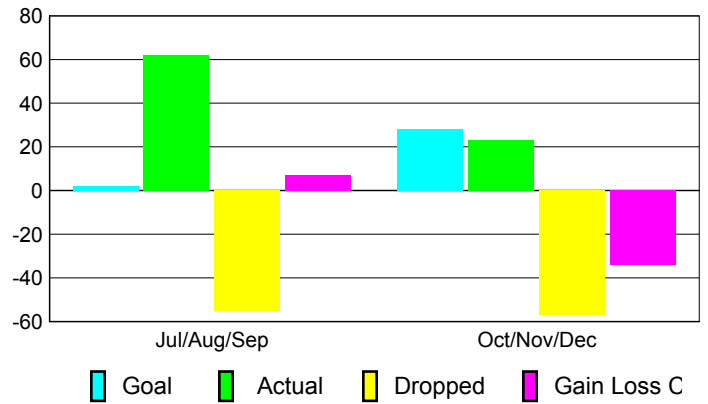

Membership Results 2010-2011

Goal, New, Dropped, Gain/Loss

Comparison of Membership Gain/Loss

Current Year Compared to the Previous Year